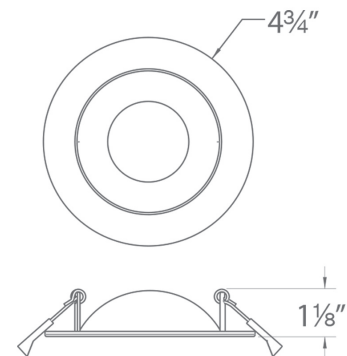

Construction:	Steel with frosted TIR lens
Power:	9W, 15W
Input:	120 -277 VAC, 50/60Hz
Dimming:	TRIAC: 100-5%, ELV: 100-5%
Light Source:	Integrated LED
Lens:	Translucent acrylic diffuser
Rated Life:	50000 Hours
Mounting:	Heavy gauge retention clips secures fixture to ceiling
Cut Out:	4 1/4", 5"
Finish:	Electrostatically powder coated White
Ceiling Thickness:	1/2" - 1"
Operating Temp:	-4°F to 104°F (-20°C to 40°C)
Standards:	ETL, cETL, Wet Location Listed, Energy Star 2.0, Title 24 JA8-2016 Compliant, IC, Airtight

FINISHES

White

LINE DRAWING

R4ERAR