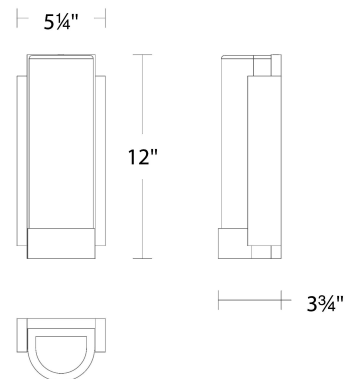

WAC LIGHTING

Fixture Type: _____

Catalog Number: _____

Project: _____

Location: _____

Blake

Wall Sconce

Model & Size	Color Temp & CRI	Finish	Watt	LED Lumens	Delivered Lumens
WS-85212 12"	2700K 90	BK Black	17W	1300	424
	3000K 90				485
	3500K 90				474

REPLACEMENT PARTS

- RPL-GLA-85212 - Glass
- HDW-LG22-WA - Hardware Pack

FINISHES:

Black

LINE DRAWING:

WS-85212