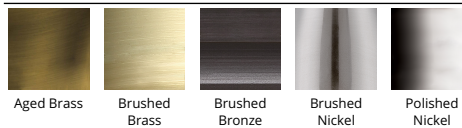

FINISHES

LINE DRAWING