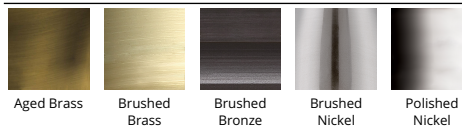

FINISHES

LINE DRAWING