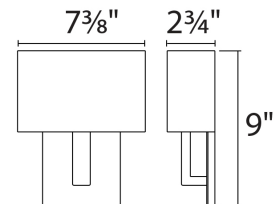

REPLACEMENT PARTS

- RPL-SHA-13107-01 - 7" shade
- RPL-GLA-13107-01 - Bottom glass
- RPL-GLA-13107-02 - Outer glass

FINISHES

LINE DRAWING

WS-13107

Fixture Type: _____

Catalog Number: _____

Project: _____