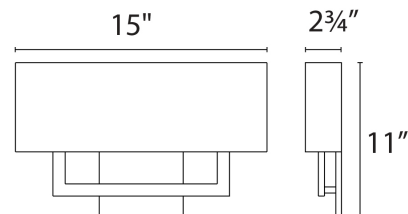

REPLACEMENT PARTS

- RPL-SHA-13115-01 - 15" shade
- RPL-GLA-13115-01 - Bottom glass
- RPL-GLA-13115-02 - Outer glass

FINISHES

LINE DRAWING

WS-13115

Fixture Type: _____

Catalog Number: _____

Project: _____