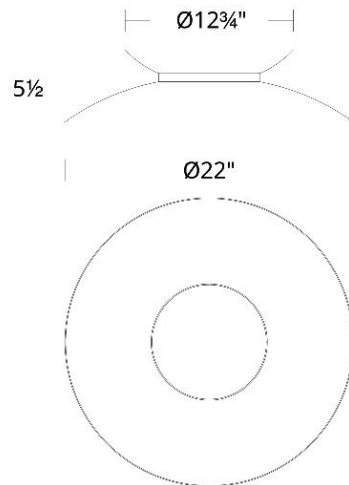

REPLACEMENT PARTS

RPL-GLA-11422 - Glass Shade

FINISHES:

Black

LINE DRAWING:

FM-11422