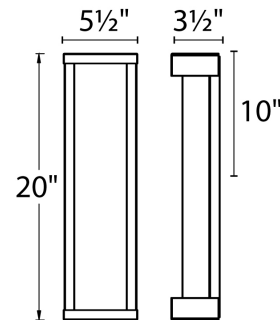

REPLACEMENT PARTS

Glass -

FINISHES

LINE DRAWING

WS-W47820