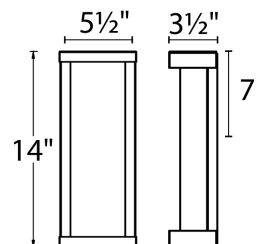

REPLACEMENT PARTS

Glass -

FINISHES

LINE DRAWING

WS-W47814

Fixture Type: _____

Catalog Number: _____

Project: _____

Location: _____

Case

Outdoor Wall Sconce 3000K

Model & Size	Color Temp & CRI	Finish	Watt	LED Lumens	Delivered Lumens	Title 24
WS-W47820 20"	3000K 90	BK Black	34W	2560	1034	Yes
	3000K 90	SS Stainless Steel	34W	2560	1034	Yes