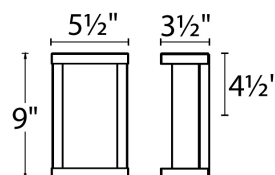

REPLACEMENT PARTS

Glass -

FINISHES

LINE DRAWING

WS-W47809

Fixture Type: _____

Catalog Number: _____

Project: _____