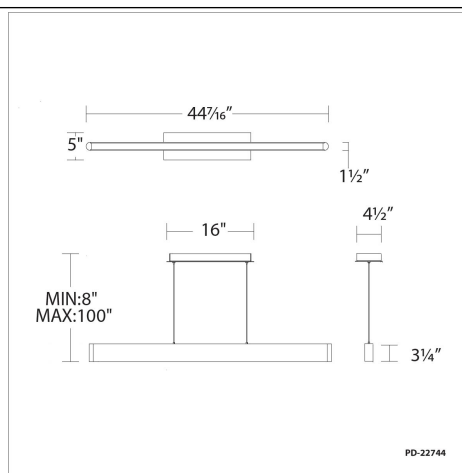

Fixture Type: _____

Catalog Number: _____

Project: _____

Location: _____

Volo

Pendant 3000K

Model & Size	Color Temp & CRI	Watt	LED Lumens	Delivered Lumens	Finish
PD-22744 44"	3000K 90	24W	1299	1034	AL Brushed Aluminum BK Black

Example: **PD-22744-AL**

- For 277V special order, add an "F" before the finish: PD-22754F-AL

DESCRIPTION

Wishful lighting. Ultra thin pendant for the discerning minimalist.

FEATURES

- Ultra thin pendant for the discerning minimalist
- Frosted diffuser provides even illumination
- Cable suspension carrying low voltage may be field shortened
- 0-10V dimming not available for PD-22775
- Driver concealed within the canopy
- 5 Year warranty

SPECIFICATIONS

Color Temp:	3000K
Input:	120-277 VAC, 50/60Hz
CRI:	90
Dimming:	ELV: 100-10%, 0-10V: 100-5%, TRIAC: 100-5%
Rated Life:	54000 Hours
Standards:	ETL, cETL, Title 24: 2019 Damp Location Listed
Construction:	Aluminum hardware with polycarbonate diffuser

FINISHES

LINE DRAWING