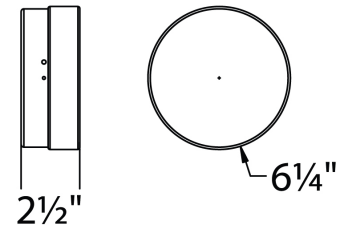

FINISHES

LINE DRAWING

FM-W57806