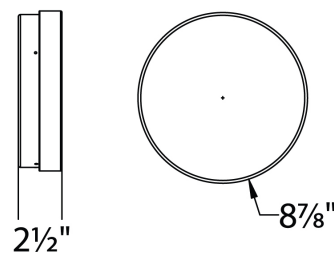

FINISHES

LINE DRAWING

FM-W57809