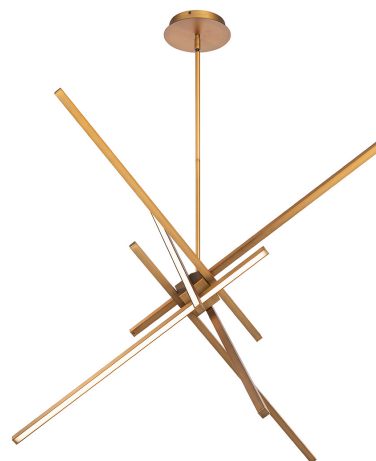

WAC LIGHTING

Fixture Type: _____

Catalog Number: _____

Project: _____

Location: _____

Parallax Pendant 3000K

Model & Size	Color Temp & CRI	Watt	LED Lumens	Delivered Lumens	Finish
PD-73139 39"	3000K 90	42W	2265	1523	AB Aged Brass BK Black BN Brushed Nickel

Example: **PD-73139-AB**

DESCRIPTION

Effortlessly deliberate. Unparalleled..

FEATURES

- Rotatable light bar to create desired look
- Three 12" and one 6" downrods included (additional downrods available)
- Quick spin-on canopy design with minimal hardware for easy installation
- Can be mounted on slope ceiling
- Driver concealed within the canopy
- 5 year warranty

SPECIFICATIONS

Color Temp:	3000K
Input:	120-277 VAC, 50/60Hz
CRI:	90
Dimming:	ELV: 100-10%, 0-10V: 100-5%, TRIAC: 100-10%
Rated Life:	50000 Hours
Standards:	ETL, cETL, Title 24: 2019 Damp Location Listed
Construction:	Aluminum body, PC diffuser

REPLACEMENT PARTS

- RPL-ROD-IN06-AB - Rod
- RPL-ROD-IN06-BK-01 - Rod
- RPL-ROD-IN06-BN2-1 - Rod
- RPL-ROD-IN12-AB - Rod
- RPL-ROD-IN12-BK-01 - Rod
- RPL-ROD-IN12-BN2-1 - Rod
- RPL-ROD-IN06-AB - 6" rod - AB finish
- RPL-ROD-IN06-BK-01 - 6" rod - BK finish
- RPL-ROD-IN06-BN2-1 - 6" rod - BN finish
- RPL-ROD-IN12-AB - 12" rod - AB finish
- RPL-ROD-IN12-BK-01 - 12" rod - BK finish
- RPL-ROD-IN12-BN2-1 - 12" rod - BN finish