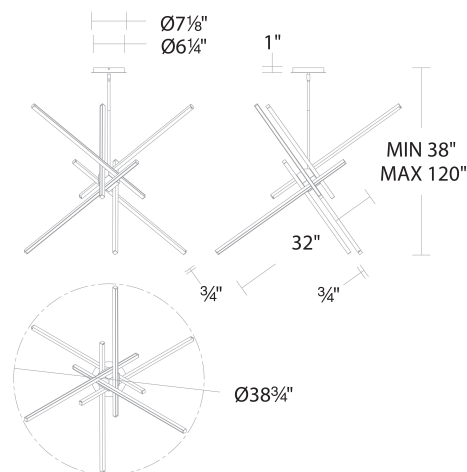

FINISHES

LINE DRAWING