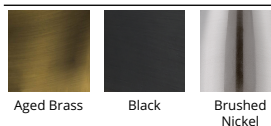

FINISHES

LINE DRAWING