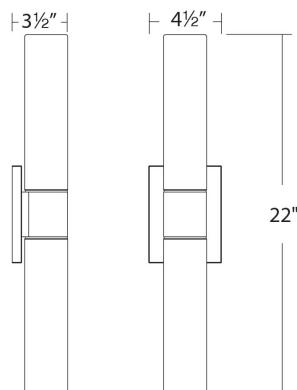

REPLACEMENT PARTS

RPL-GLA-7213 - Glass for WS-7222

FINISHES

LINE DRAWING

WS-7222

Fixture Type: _____

Catalog Number: _____

Project: _____