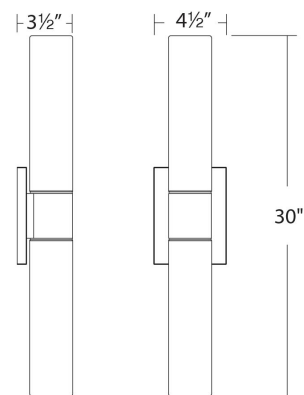

REPLACEMENT PARTS

RPL-GLA-2818 - Glass for WS-7230

FINISHES

LINE DRAWING

WS-7230