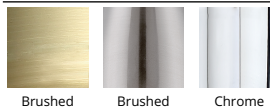

FINISHES

LINE DRAWING