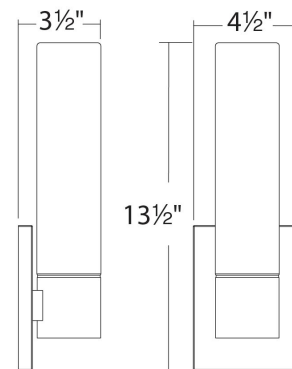

REPLACEMENT PARTS

RPL-GLA-7213 - Glass for WS-7213

FINISHES

LINE DRAWING

WS-7213

Fixture Type: _____

Catalog Number: _____

Project: _____