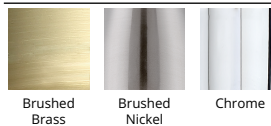

FINISHES

LINE DRAWING