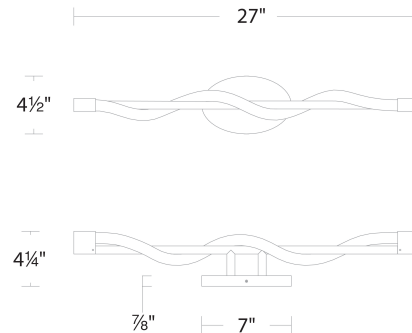

REPLACEMENT PARTS

HDW-HY21-WA - Hardware Pack

FINISHES

LINE DRAWING

WS-77127

Fixture Type: _____

Catalog Number: _____

Project: _____

Location: _____

Jasmine

Bathroom Vanity & Sconce 3000K

Model & Size	Color Temp & CRI	Watt	LED Lumens	Delivered Lumens	Finish
WS-77137 37"	3000K 90	12W	1500	740	BK Black CH Chrome

Example: **WS-77137-BK**

DESCRIPTION