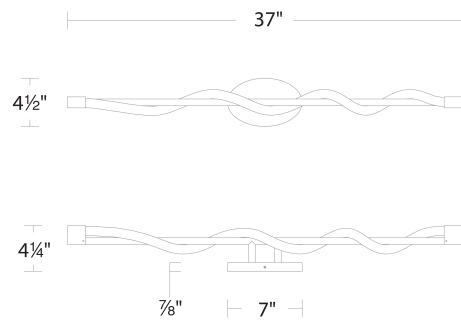

Example: **WS-77127-BK**

DESCRIPTION

Irresistibly attractive. Wrapped around her little finger.

FEATURES

- Frosted silicone diffuser with 360 degree illumination
- Oval backplate
- Driver concealed within the canopy
- 5 year warranty

Color Temp:	3000K
Input:	120/277 VAC, 50/60Hz
CRI:	90
Dimming:	ELV: 100-10%, TRIAC: 100-10%
Rated Life:	50000 Hours
Mounting:	Can be mounted on wall in all orientations
Standards:	ETL, cETL, Title 24: 2019 Damp Location Listed
Construction:	Aluminum body, silicone diffuser

REPLACEMENT PARTS

HDW-HY21-WA - Hardware Pack

FINISHES

LINE DRAWING

WS-77137