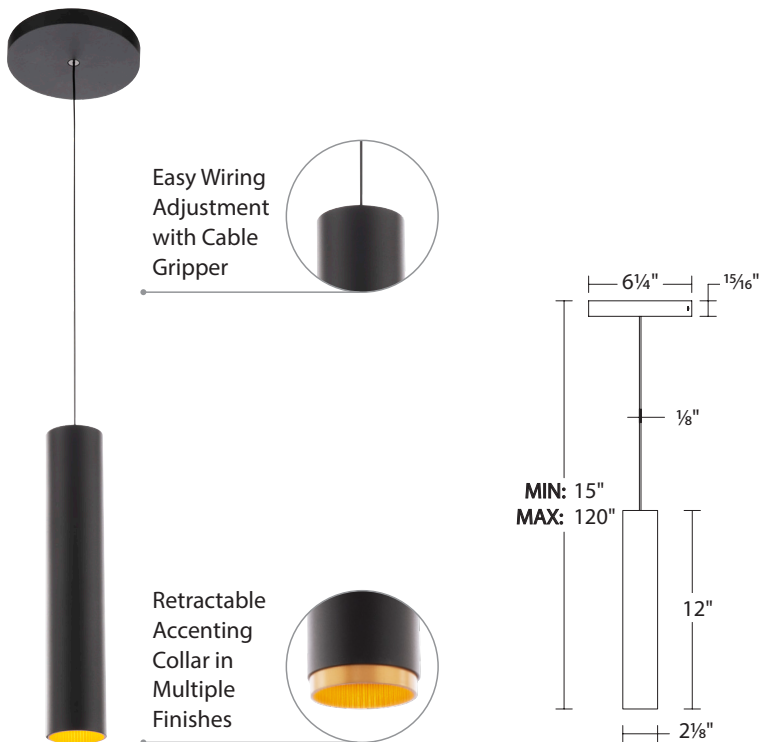

SILO – model: PD-2015

Monopoint Pendant

WAC LIGHTING

Fixture Type:

Catalog Number:

Project:

Location:

PRODUCT DESCRIPTION

A sleek, rotatable design, affording continuous 15°-45° beam adjustment. Single and two-tone finishes in a monopoint or track pendant complement any space.

SPECIFICATIONS

Construction: Extruded aluminum with PC retractable accenting collar

Rated Life: 50,000 Hours at L70

Finish: Electrostatically powder coated Black or White body, Black, Gold, or White retractable collar

Operating Temp: -4°F to 104°F (-20°C to 40°C)

Standards: ETL & cETL Damp Location Listed,
Title 24 JA8-2019 Compliant

FEATURES

- Extruded aluminum construction
- Available as monopoint (PD) and for H/J/L track
- Retractable accenting collar can be rotated for continuous 15°-45° beam adjustment
- Easy wiring adjustment with cable-gripper on fixture body
- Canopy, wire, and fixture body all match in color
- Retractable accenting collar available in multiple finishes extends up to 3/8" to create a two-tone finish
- Low profile canopy, compatible with pancake junction boxes
- Universal voltage driver concealed within canopy
- 5 year warranty