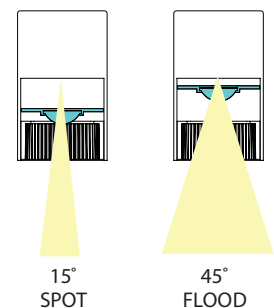

PD-2015-930-_____

Example: PD-2015-930-WT/BK

Continuously adjustable beam angles from 15° to 45°