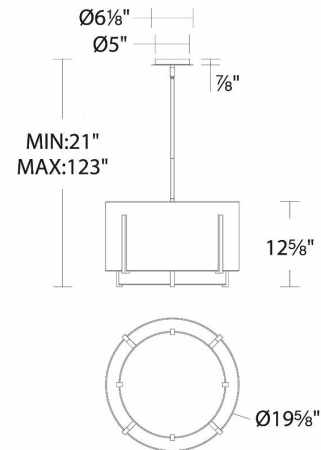

Fixture Type: _____

Catalog Number: _____

Project: _____

Location: _____

Strum

Pendant 3000K

Model & Size	Color Temp	Finish	LED Watts	LED Lumens	Delivered Lumens
PD-35320 20"	3000K	BK Black	24W	1348	877

Example: **PD-35320-BK**

SPECIFICATIONS

Color Temp:	3000K
Input:	120 VAC,50/60Hz
CRI:	90
Dimming:	ELV: 100-5%
Rated Life:	50000 Hours
Standards:	ETL, cETL, Title 24 JA8-2019 Compliant Dry Location Listed
Construction:	Metal body with fabric and PC diffuser

FINISHES:

Black

LINE DRAWING:

PD-35320