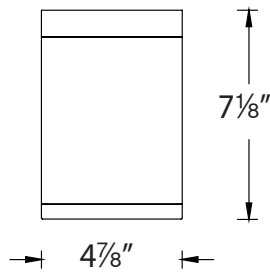

TUBE ARCHITECTURAL DS-CD05

WAC LIGHTING

LED Ceiling Mounts

Fixture Type:

Catalog Number:

Project:

Location:

PRODUCT DESCRIPTION

The latest energy efficient LED technology in an appealing cylindrical profile delivers accent lighting. Comes in various light beam angle options.

FEATURES

- High performance exterior rated LED ceiling light
- Solid aluminum construction
- 39° visual cutoff angle or glare control
- 5 year warranty

SPECIFICATIONS

Input: Universal voltage 120V - 277VAC, 50/60Hz
Dimming: Electronic low voltage (ELV) : 100% - 5%
0-10V: 100% - 1%
Light Source: High output 3 Step Mac Adam Ellipse COB
Rated life of 60,000 hours at L70
Finish: Electrostatically powder coated, white, black, bronze and graphite
Standards: IP65 rated, ETL & cETL wet location listed, Energy Star® 2.2 rated Title 24 JA8-2016 Compliant
Operating Temp: -13°F to 122°F (-25°C to 50°C)

ORDERING NUMBER

Diameter	Watt	Beam	Angle	Color	Temp	CRI	Reference Lumens	Output ¹ CBCP	Efficacy (Lm/W)	Light Distribution	Finish		
DS-CD05	25W	S Spot	16°	927	2700K	90	1825	10050	73		BK Black WT White BZ Bronze GH Graphite		
				27	2700K	85	2190	12057	88				
				930	3000K	90	1895	10427	76				
				30	3000K	85	2300	12644	92				
				35	3500K	85	2350	12937	94				
				40	4000K	85	2375	13062	95				
		DS-CD0517	17W	N Narrow	25°	927	2700K	90	1810	5280		72	
						27	2700K	85	2170	6335		87	
						930	3000K	90	1880	5478		75	
						30	3000K	85	2275	6643		91	
						35	3500K	85	2330	6797		93	
						40	4000K	85	2350	6863		94	
		DS-CD0517	17W	F Flood	33°	927	2700K	90	1900	4515		76	
						27	2700K	85	2280	5417		91	
						930	3000K	90	1970	4685		79	
						30	3000K	85	2390	5681		96	
						35	3500K	85	2445	5812		98	
						40	4000K	85	2470	5870		99	

DS-CD05- _____ - _____

¹Reference output shows 25W output. Multiply by 0.7 to determine output for 17W combinations.

Example: DS-CD05-N927-BK

wacighting.com
Phone (800) 526.2588
Fax (800) 526.2585

Headquarters/Eastern Distribution Center
44 Harbor Park Drive
Port Washington, NY 11050

Central Distribution Center
1600 Distribution Ct
Lithia Springs, GA 30122

Western Distribution Center
1750 Archibald Avenue
Ontario, CA 91760