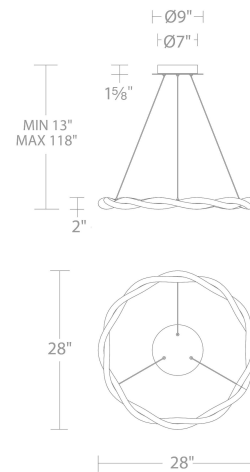

Fixture Type: _____

Catalog Number: _____

Project: _____

Location: _____

Escapade

Pendant 3000K

Model & Size	Color Temp & CRI	Finish	Watt	LED Lumens	Delivered Lumens
PD-31228 28"	3000K 90	BK Black BN Brushed Nickel	30W	3270	2270

SPECIFICATIONS

Color Temp:	3000K
Input:	120/277 VAC,50/60Hz
CRI:	90
Dimming:	ELV: 100-10% ,TRIAC: 100-10%
Rated Life:	80000 Hours
Standards:	ETL, cETL,Title 24 JA8-2019 Compliant Damp Location Listed
Construction:	Steel body, silicone diffuser

FINISHES:

Brushed
Nickel

Black

LINE DRAWING:

PD-31228