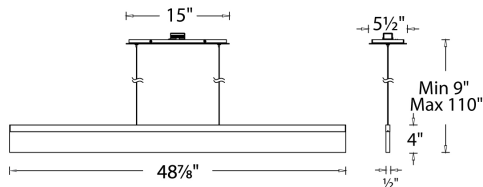

Fixture Type: _____

Catalog Number: _____

Project: _____

Location: _____

Level

Pendant 3500K

Model & Size	Color Temp & CRI	Watt	LED Lumens	Delivered Lumens	Finish
PD-85648 48"	3500K 90	35W	1620	1565	AL Brushed Aluminum

Example: **PD-85648-AL**

• For 277V special order, add an "F" before the finish: PD-85648F-AL

DESCRIPTION

Balanced and consistent lighting through a remarkable edge-lit linear blade just 1/2" wide. Level creates an abundance of ambient light, perfect for the contemporary dining room or business conference table. Level is suspended on two thin low profile cables without the need for an additional power cord, lending to a simple and minimalistic design. Adjustable to lengths of 80" through a push-pin locking mechanism at the canopy. Level features a collection of Bath & Vanity Wall Sconces for consistency in design throughout any project.

FEATURES

- Edge-lit magic
- Ultra thin profile
- Frosted diffuser provides even illumination
- Transformer installed within the Junction Box, transformer dimension: 2.00" x 1.38" x 1.02"
- 5 year warranty

SPECIFICATIONS

Color Temp:	3500K
Input:	120 VAC, 50/60Hz
CRI:	90
Dimming:	ELV: 100 - 10%
Rated Life:	84000 Hours
Mounting:	Heavy gauge retention clips support trim firmly. Safety cabling standard.
Standards:	ETL, cETL Damp Location Listed
Construction:	Aluminum with acrylic diffuser

FINISHES

LINE DRAWING

PD-85648