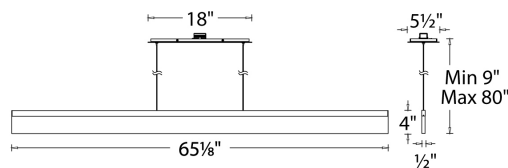

LINE DRAWING