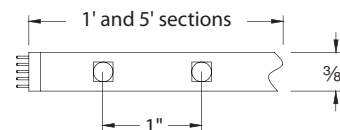

LED-TC-____-RGB

Example: LED-TC-5-RGB

waclighting.com
Phone (800) 526.2588
Fax (800) 526.2585

Headquarters/Eastern Distribution Center
44 Harbor Park Drive
Port Washington, NY 11050

Central Distribution Center
1600 Distribution Ct
Lithia Springs, GA 30122

Western Distribution Center
1750 Archibald Avenue
Ontario, CA 91760