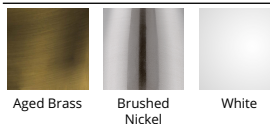

FINISHES

Aged Brass   Brushed Nickel   White

LINE DRAWING