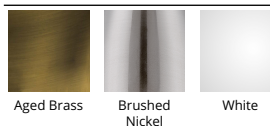

FINISHES

Aged Brass

Brushed Nickel

White

LINE DRAWING