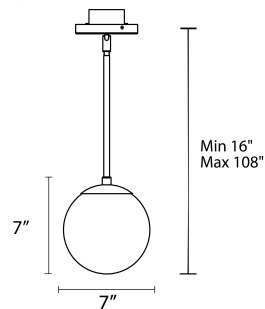

FEATURES

- Mouth blown etched opal glass provides even illumination
- Integral swivel for sloped ceilings
- Three 12 inch and one 6 inch downrods included (additional downrods available)
- Driver installed within the Junction Box, driver dimension: 2.95" x 1.88" x 1.14"
- 5 year warranty

SPECIFICATIONS

Color Temp:	3000K
Input:	120-277 VAC, 50/60Hz
CRI:	90
Dimming:	ELV: 100 - 10%, 0-10V: 100 - 5%, ELV: 100 - 5%
Rated Life:	70000 Hours
Mounting:	Heavy gauge retention clips support trim firmly. Safety cabling standard.
Standards:	ETL, cETL, Title 24 JA8-2016 Compliant Damp Location Listed
Construction:	Aluminum hardware with opal glass diffuser

REPLACEMENT PARTS

- RPL-GLA-52307 - Glass for PD-52307
- RPL-ROD-IN06-WT - 6" rod - WT finish
- RPL-ROD-IN12-WT - 12" rod - WT finish
- RPL-ROD-IN06-BB - 6" rod - AB finish
- RPL-ROD-IN12-BB - 12" rod - AB finish
- RPL-ROD-IN06-BN - 6" rod - BN finish
- RPL-ROD-IN12-BN - 12" rod - BN finish

FINISHES

Aged Brass Brushed Nickel White

LINE DRAWING

PD-52307

Fixture Type: _____

Catalog Number: _____

Project: _____

Location: _____