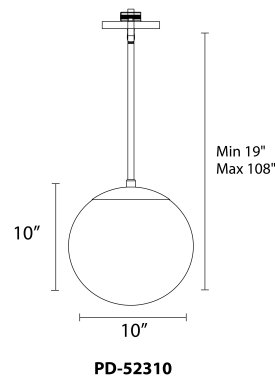

FEATURES

- Mouth blown etched opal glass provides even illumination
- Integral swivel for sloped ceilings
- Three 12 inch and one 6 inch downrods included (additional downrods available)
- Driver installed within the Junction Box, driver dimension: 2.95" x 1.88" x 1.14"
- 5 year warranty

SPECIFICATIONS

Color Temp:	3000K
Input:	120-277 VAC, 50/60Hz
CRI:	90
Dimming:	ELV: 100 - 10%, 0-10V: 100 - 5%, ELV: 100 - 5%
Rated Life:	70000 Hours
Mounting:	Heavy gauge retention clips support trim firmly. Safety cabling standard.
Standards:	ETL, cETL, Title 24 JA8-2016 Compliant Damp Location Listed
Construction:	Aluminum hardware with opal glass diffuser

REPLACEMENT PARTS

- RPL-GLA-52310 - Glass for PD-52310
- RPL-ROD-IN06-WT - 6" rod - WT finish
- RPL-ROD-IN12-WT - 12" rod - WT finish
- RPL-ROD-IN06-BN - 6" rod - BN finish
- RPL-ROD-IN12-BN - 12" rod - BN finish
- RPL-ROD-IN06-BB - 6" rod - AB finish
- RPL-ROD-IN12-BB - 12" rod - AB finish

FINISHES

LINE DRAWING

Fixture Type: _____

Catalog Number: _____

Project: _____

Location: _____

Niveous Pendant 3000K

Model & Size	Color Temp & CRI	Finish	Watt	LED Lumens	Delivered Lumens	Title 24
PD-52313 13"	3000K 90	AB Aged Brass	14.1W	907	715	Yes
	3000K 90	BN Brushed Nickel	14.1W	907	715	Yes
	3000K 90	WT White	14.1W	907	715	Yes