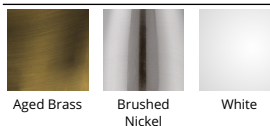

FINISHES

LINE DRAWING