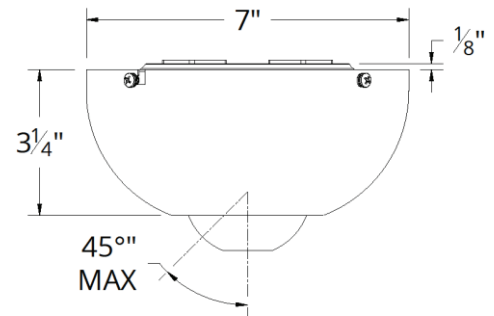

Sloped Ceiling Kit

XF-SCK

WAC
SMART FANS

PRODUCT DESCRIPTION

The Sloped Ceiling Kit is perfect for smart fan applications with steeper, sloped ceilings and is compatible with all Modern Forms downrod fans. Its durable, weather-resistant galvanized steel construction is suitable for both indoor and outdoor use.

SPECIFICATIONS

Construction: Weather-resistant galvanized steel, die-cast zinc

Mounting: Installs over a 3/0-4/0 or 4" fan rated ceiling junction box

FEATURES

- Accommodates sloped ceilings up to 45° or 12/12 pitch
- Compatible with downrod fans, does not include downrod
- Includes hardware
- Suitable for Wet Location

ORDER NUMBER

Model	Finish	
XF-SCK	AS Automotive Silver	MB Matte Black
	BZ Bronze	MW Matte White
	CFI Carbon Fiber	OB Oil Rubbed Bronze
	DW Dark Walnut	SS Stainless Steel
	GB Gloss Black	TT Titanium Silver
	GH Graphite	
	GW Gloss White	

Example: **XF-SCK-DW**

modernforms.com
Phone (866) 810.6615
Fax (800) 526.2585

Headquarters/Eastern Distribution Center
44 Harbor Park Drive
Port Washington, NY 11050

Central Distribution Center
1600 Distribution Ct
Lithia Springs, GA 30122

Western Distribution Center
1750 Archibald Avenue
Ontario, CA 91760