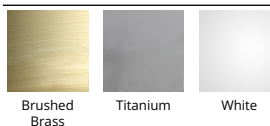

FINISHES

LINE DRAWING