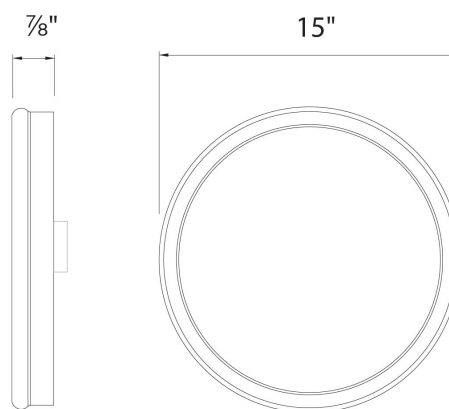

FINISHES

LINE DRAWING