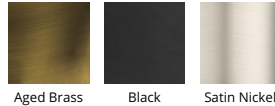

Fixture Type: _____

Catalog Number: _____

Project: _____

Location: _____

Kone

Model & Size	Color Temp & CRI	Finish	Watt	LED Lumens	Delivered Lumens	Title 24
PD-72006 6"	3000K 90	AB Aged Brass	11W	1000	243	NO
	3000K 90	BK Black	11W	1000	243	NO
	3000K 90	SN Satin Nickel	11W	1000	243	NO

Example: **PD-72006-AB**

DESCRIPTION

Minimal and inventive. A simple, conical design.

FEATURES

- Thin powered cables provide an ultra-clean look
- Driver concealed within the canopy
- Can be mounted on a sloped ceiling
- Title 24 option (special order) available with 0-10V dimming
- Quick install canopy with Title 24 option (special order) only
- 5 Year warranty

SPECIFICATIONS

Color Temp:	3000K
Input:	120-277 VAC, 50/60Hz
CRI:	90
Dimming:	ELV: 100-10%, TRIAC: 100-5%
Rated Life:	50000 Hours
Standards:	ETL, cETL
	Damp Location Listed
Construction:	Aluminum hardware with PC diffuser

FINISHES

LINE DRAWING