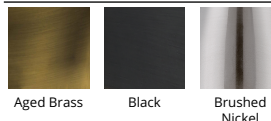

SPECIFICATIONS

Color Temp:	3000K
Input:	120-277 VAC, 50/60Hz
CRI:	90
Dimming:	ELV: 100 - 10%
Rated Life:	60000 Hours
Standards:	ETL, cETL
	Damp Location Listed
Construction:	Aluminum body with glass diffuser

REPLACEMENT PARTS

- RPL-GLA-68909-TOP - Top glass
- RPL-GLA-68909-BOT - Bottom glass

FINISHES

LINE DRAWING