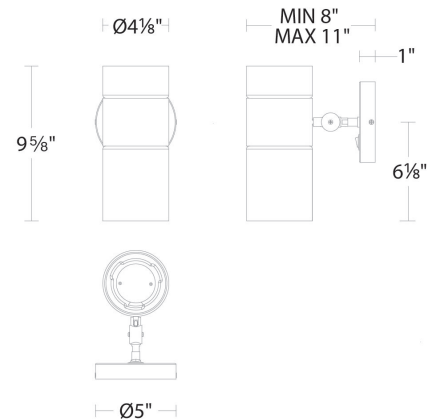

### SPECIFICATIONS

Color Temp:	3000K
Input:	120 VAC, 50/60Hz
CRI:	90
Dimming:	ELV: 100-10%, TRIAC: 100-10%
Rated Life:	54000 Hours
Standards:	ETL, cETL, Title 24: 2019 Damp Location Listed
Construction:	Aluminum body, glass diffuser

### REPLACEMENT PARTS

- RPL-GLA-59110-01 - Top Glass
- RPL-GLA-59110-02 - Bottom Glass

### LINE DRAWING

BL-59110