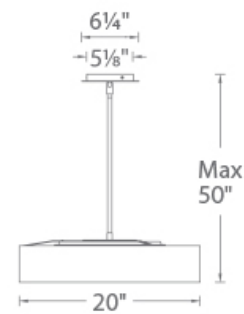

LINE DRAWING