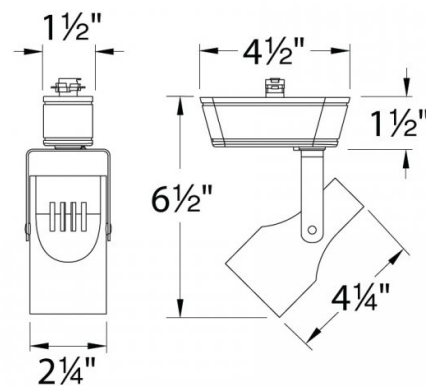

FINISHES

LINE DRAWING