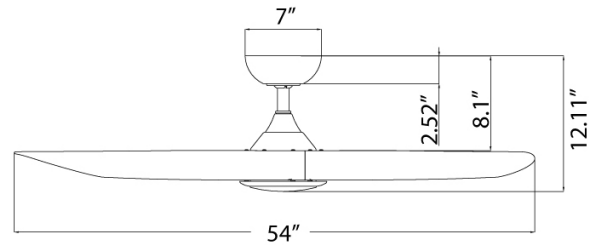

SWIRL

F-074L

54" Ceiling Fan

WAC SMART FANS

PRODUCT DESCRIPTION

Sensual and intriguing, the SWIRL Smart Fan by WAC is highlighted with a unique blade shape and design. This Energy Star rated creates a unique impression with the stunning geometric three-blade design while offering comfortable air circulation throughout your home.

FEATURES

- 6 fan speeds through both Summer and Winter Modes
- Silent DC motor
- Luminaire cover not included
- Includes remote control with wall cradle (RC20-WT)
- Wall control for 3, 4-way control sold separately
- Compatible with WAC Smart Fans app

AIRFLOW/ENERGY EFFICIENCY

Weighted-Average/High Airflow CFM:	3687/5650
Weighted-Average/High Energy Use (W):	25/36
Estimated Yearly Energy Cost ($):	6
Weighted-Average/High Efficiency (CFM/W):	191
Max RPM:	162

ORDER NUMBER

Model	Housing	Blade
F-074L	MB <i>Matte Black</i>	DK <i>Distressed Koa</i>
	MB <i>Matte Black</i>	MB <i>Matte Black</i>
	SB <i>Soft Brass</i>	MB <i>Matte Black</i>

F-074L-__

Example: F-074L-MB

*This fan comes uni-pack - blade select options are not available

* Range results may vary based on application and surroundings.

SPECIFICATIONS

Construction:	Aluminum, ABS
Blade:	24° Pitch, 54" sweep
Downrod:	3/4"W X 4.5"H included
Mounting Slope:	Up to 30°
Wire:	80"
Hanging Weight:	17 lbs
Total Power:	56W
Standards:	UL/cUL Wet Location listed, Title 24 JA8-2016, Title 20, Energy Star
Motor Type:	DC 120 x D-15

WIRELESS PERFORMANCE

Wi-Fi Range:	Up to 150 ft*
Bluetooth Range:	Up to 150 ft*

LUMINAIRE PERFORMANCE

Light Source:	LED
Light Wattage:	19.5W
Lumens/Delivered:	1600/1069
Dimming:	Integrated
CRI:	90
Color Temperature: Rated	3000K
Life:	50,000 hours

The WAC app synchronizes seamlessly with smart home devices you already own

wacighting.com
Phone (800) 526.2588
Fax (800) 526.2585

Headquarters/Eastern Distribution Center
44 Harbor Park Drive
Port Washington, NY 11050

Central Distribution Center
1600 Distribution Ct
Lithia Springs, GA 30122

Western Distribution Center
1750 Archibald Avenue
Ontario, CA 91760