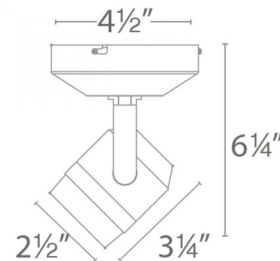

LINE DRAWING