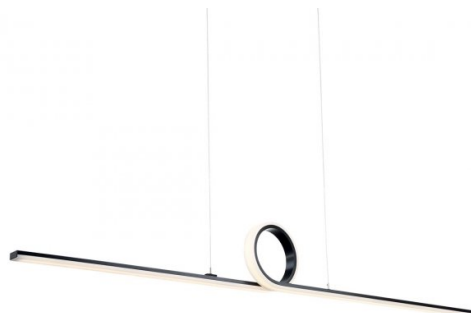

Fixture Type: _____

Catalog Number: _____

Project: _____

Location: _____

Loophole

52" Pendant 3000K

Model & Size	Color Temp & CRI	Finish	Watt	LED Lumens	Delivered Lumens	Title 24
PD-23852 52"	3000K 90	AL Brushed Aluminum	42W	4261	2733	Yes
	3000K 90	BK Black	42W	4261	2733	Yes

Example: **PD-23852-AL**

DESCRIPTION

Clever design details like weighted fasteners that keep the pendant level and coated suspension wires that deliver power take this luminaire to the next level, while the elegant center loop projects in 360-degrees for ambient and task light.

FEATURES

- Fasteners maintain tension to hold fixture level
- Thin powered cables provide an ultra-clean look
- Suspension height can be adjusted easily with quick release
- Mountable on a sloped wall
- Driver concealed within the canopy
- 5 year warranty

SPECIFICATIONS

Color Temp:	3000K
Input:	120-277 VAC, 50/60Hz
CRI:	90
Dimming:	ELV: 100 - 5%
Rated Life:	50000 Hours
Mounting:	Heavy gauge retention clips support trim firmly. Safety cabling standard.
Standards:	ETL, cETL, Title 24 JA8-2016 Compliant Damp Location Listed
Construction:	Aluminum body with flexible composite diffuser