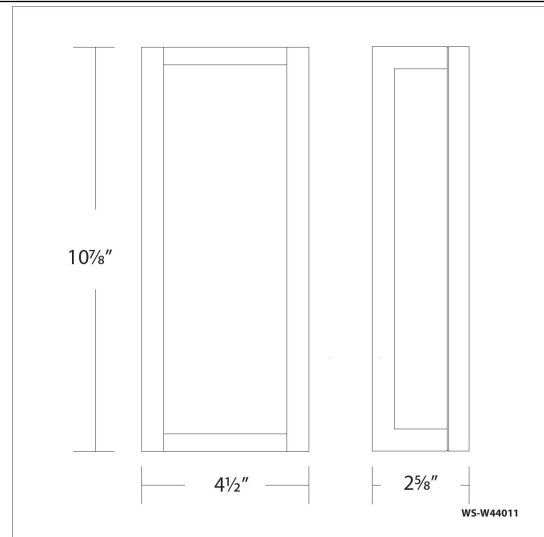

Fixture Type: _____

Catalog Number: _____

Project: _____

Location: _____

Axel Wall Light 3000K

Model & Size	Color Temp & CRI	Finish	Watt	LED Lumens	Delivered Lumens	Title 24
WS-W44011 11"	3000K 90	BK Black	20W	1410	629	YES

Example: **WS-W44011-BK**

DESCRIPTION

Clean and tight. A fixture that can be installed in any direction.

FEATURES

- Special frame design to secure glass diffuser
- Weather resistant coating
- ACLED driverless technology
- 5 Year warranty

SPECIFICATIONS

Color Temp:	3000K
Input:	120 VAC, 50/60Hz
CRI:	90
Dimming:	ELV: 100-10%
Rated Life:	50000 Hours
Mounting:	Can be mounted on wall in all orientations
Standards:	ETL, cETL, IP65, Title 24: 2019 Wet Location Listed
Construction:	Aluminum hardware with silk screen tempered glass diffuser

FINISHES

Black

LINE DRAWING