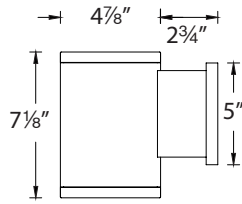

TUBE ARCHITECTURAL DS-WS05

WAC LIGHTING

LED Wall Mounts

Fixture Type:

Catalog Number:

Project:

Location:

PRODUCT DESCRIPTION

The latest energy efficient LED technology in an appealing cylindrical profile delivers accent and wall wash lighting. Comes in various light distribution and beam angle options.

FEATURES

- High performance exterior rated LED wall mount light
- Fixture can install upside down to alter light distribution
- Solid aluminum construction
- 5 year warranty

SPECIFICATIONS

Input: Universal voltage 120V - 277VAC, 50/60Hz
Dimming: Electronic low voltage (ELV) : 100% - 5%
0-10V: 100% - 1%
Light Source: High output 3 Step Mac Adam Ellipse COB
Rated life of 60,000 hours at L70
Finish: Electrostatically powder coated, white, black, bronze and graphite
Standards: IP65 rated, ETL & cETL wet location listed, Energy Star® 2.2 rated Title 24 JA8-2016 Compliant
Operating Temp: -13°F to 122°F (-25°C to 50°C)

ORDERING NUMBER

Diameter	Watt	Beam	Beam Angle	Color Temp	CRI	Reference Output ¹	Efficacy	Light Distribution	Finish			
						Lumen	CBCP	(lm/w)				
DS-WS05	5" 25W	S Straight up or down	16°	927S	2700K	90	1825	10050	73		BK Black WT White BZ Bronze GH Graphite	
				27S	2700K	85	2190	12057	88			
				930S	3000K	90	1895	10427	76			
				30S	3000K	85	2300	12644	92			
				35S	3500K	85	2350	12937	94			
				40S	4000K	85	2375	13062	95			
	DS-WS0517	5" 17W	N Straight up or down	25°	927S	2700K	90	1810	5280	72		
					27S	2700K	85	2170	6335	87		
					930S	3000K	90	1880	5478	75		
		F Straight up or down	33°	30S	3000K	85	2275	6643	91			
				35S	3500K	85	2330	6797	93			
				40S	4000K	85	2350	6863	94			
		F Away from the wall	N/A	927A	2700K	90	2000	N/A	80			
				27A	2700K	85	2400	N/A	96			
				930A	3000K	90	2075	N/A	83			
30A	3000K			85	2520	N/A	101					
35A	3500K			85	2575	N/A	103					
40A	4000K			85	2600	N/A	104					
F Towards the wall	N/A	927B	2700K	90	2000	N/A	80					
		27B	2700K	85	2400	N/A	96					
		930B	3000K	90	2075	N/A	83					
		30B	3000K	85	2520	N/A	101					
		35B	3500K	85	2575	N/A	103					
		40B	4000K	85	2600	N/A	104					

DS-WS05-_____ - _____ ¹Reference output shows 25W output. Multiply by 0.7 to determine output for 17W combinations.

Example: **DS-WS05-F930A-WT**

wacighting.com
Phone (800) 526.2588
Fax (800) 526.2585

Headquarters/Eastern Distribution Center
44 Harbor Park Drive
Port Washington, NY 11050

Central Distribution Center
1600 Distribution Ct
Lithia Springs, GA 30122

Western Distribution Center
1750 Archibald Avenue
Ontario, CA 91760