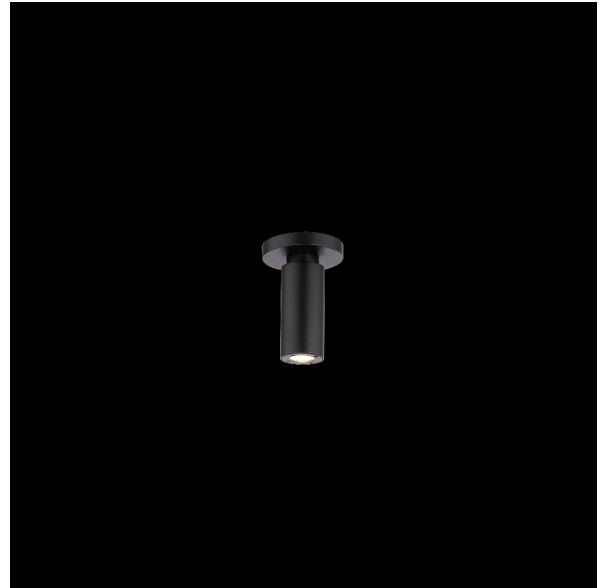

Fixture Type: _____

Catalog Number: _____

Project: _____

Location: _____

Caliber

Outdoor Ceiling Mount

Model & Size	Color Temp	Finish	LED Watts	LED Lumens	Delivered Lumens
FM-W36607 7"	3000K	AL Brushed Aluminum BK Black BZ Bronze WT White	11W	855	545

Example: **FM-W36607-WT**

For custom requests please contact customs@wacighting.com

DESCRIPTION

Light projection tuned with precision.

FEATURES

- Driver concealed within the fixture
- 5 year warranty

SPECIFICATIONS

Color Temp:	3000K
Input:	120-277 VAC,50/60Hz
CRI:	90
Dimming:	ELV: 100-5% , 0-10V: 100-5%, TRIAC: 100-10%
Rated Life:	50000 Hours
Standards:	ETL, cETL,IP65 Wet Location Listed
Construction:	Aluminum hardware with lens diffuser

FINISHES:

LINE DRAWING:

FM-W36607