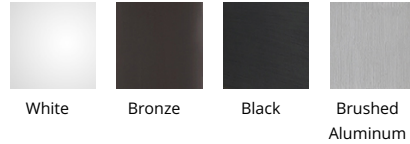

FINISHES:

LINE DRAWING: