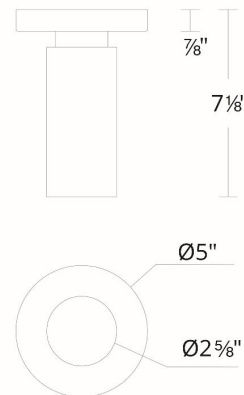

Fixture Type: _____

Catalog Number: _____

Project: _____

Location: _____

Caliber

Outdoor Ceiling Mount

Model & Size	Color Temp	Finish	LED Watts	LED Lumens	Delivered Lumens
FM-W36607 7"	3000K	AL Brushed Aluminum BK Black BZ Bronze WT White	11W	855	545

Example: **FM-W36607-WT**

For custom requests please contact customs@wacighting.com

DESCRIPTION

Light projection tuned with precision.

FEATURES

- Driver concealed within the fixture
- 5 year warranty

SPECIFICATIONS

Color Temp:	3000K
Input:	120-277 VAC,50/60Hz
CRI:	90
Dimming:	ELV: 100-5% , 0-10V: 100-5%, TRIAC: 100-10%
Rated Life:	50000 Hours
Standards:	ETL, cETL,IP65 Wet Location Listed
Construction:	Aluminum hardware with lens diffuser

FINISHES:

LINE DRAWING:

FM-W36607