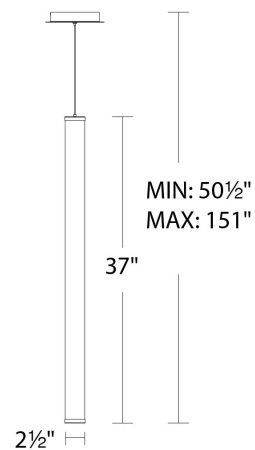

Fixture Type: _____

Catalog Number: _____

Project: _____

Location: _____

Flare

Pendant 3000K

Model & Size	Color Temp & CRI	Watt	LED Lumens	Delivered Lumens	Finish
PD-70937 37"	3000K 90	37W	3801	2637	BK Black BN Brushed Nickel

Example: **PD-70937-BK**

DESCRIPTION

Symmetrical, cylindrical and aerodynamic. Brilliance alone or as a collection.

FEATURES

- 360 degree illumination
- Thin powered cables provide an ultra-clean look
- Driver concealed within the canopy
- 5 year warranty

SPECIFICATIONS

Color Temp:	3000K
Input:	120-277 VAC, 50/60Hz
CRI:	90
Dimming:	ELV: 100 - 10%, 0-10V: 100 - 10%, TRIAC: 100 - 10%
Rated Life:	50000 Hours
Standards:	ETL, cETL, Title 24 JA8-2016 Compliant Damp Location Listed
Construction:	Aluminum with acrylic diffuser

FINISHES

LINE DRAWING

PD-70937