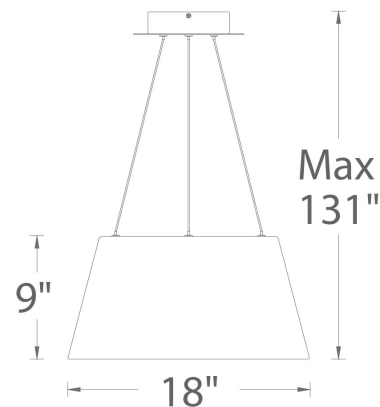

FINISHES

LINE DRAWING