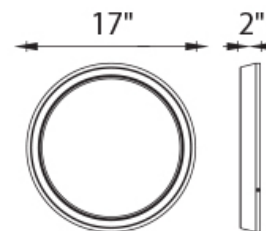

Fixture Type: _____

Catalog Number: _____

Project: _____

Location: _____

Planets

Flush Mount 3500K

Model & Size	Color Temp & CRI	Watt	LED Lumens	Delivered Lumens	Finish
FM-16617 17"	3500K 90	60W	5310	2355	BN Brushed Nickel

SPECIFICATIONS

Color Temp:	3500K
Input:	120-277 VAC, 50/60Hz
CRI:	90
Dimming:	ELV: 100 - 10%
Rated Life:	63000 Hours
Mounting:	Heavy gauge retention clips support trim firmly. Safety cabling standard., Can be mounted on ceiling or wall in all orientations
Standards:	ETL, cETL Damp Location Listed
Construction:	Aluminum hardware with silkscreen glass diffuser

FINISHES

Brushed Nickel

LINE DRAWING

Fixture Type: _____

Catalog Number: _____

Project: _____

Location: _____

Planets