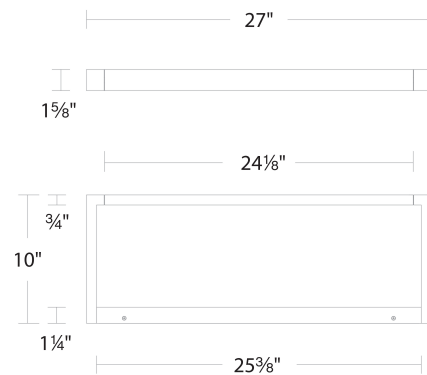

#### FEATURES

- Light source rotates 330 degrees
- Decorative plate and slim junction box included
- Driver concealed within the canopy
- 5 year warranty

#### SPECIFICATIONS

<b>Color Temp:</b>	3000K
<b>Input:</b>	120-277 VAC, 50/60Hz
<b>CRI:</b>	90
<b>Dimming:</b>	ELV: 100-10%, TRIAC: 100-10%
<b>Rated Life:</b>	50000 Hours
<b>Mounting:</b>	Can be mounted on wall in all orientations
<b>Standards:</b>	ETL, cETL, Title 24: 2019 Damp Location Listed
<b>Construction:</b>	Aluminum body, PC diffuser

#### LINE DRAWING

PL-16027