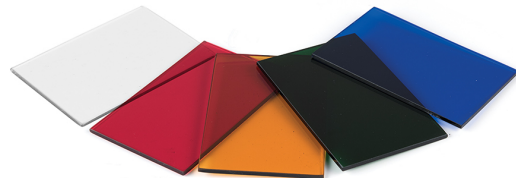

WAC LIGHTING

Mini Flood Lens Landscape Accessory

Fixture Type: _____

Catalog Number: _____

Project: _____

Location: _____

Model & Product

LENS-2X3-AMB	Amber Lens for Landscape Mini Wall Wash Luminaire
LENS-2X3-BEL	Beam Elongating Lens for Landscape Mini Wall Wash Luminaire
LENS-2X3-BLU	Blue Lens for Landscape Mini Wall Wash Luminaire
LENS-2X3-FR	Frosted Lens for Landscape Mini Wall Wash Luminaire
LENS-2X3-GRN	Green Lens for Landscape Mini Wall Wash Luminaire
LENS-2X3-RED	Red Lens for Landscape Mini Wall Wash Luminaire
LENS-2X3-SPR	Beam Spread Lens for Landscape Mini Wall Wash Luminaire

Example: **LENS-2X3-AMB**

DESCRIPTION

Lens for Landscape Mini Flood to enhance saturation of floral and foliage.

FEATURES

- 5 year warranty

SPECIFICATIONS

Construction:	Tempered Glass
Finish:	Frosted, Green, Blue, Amber, Red, Spread, Beam Elongating
Operating Temp:	°F to °F (°C to °C)

FINISHES