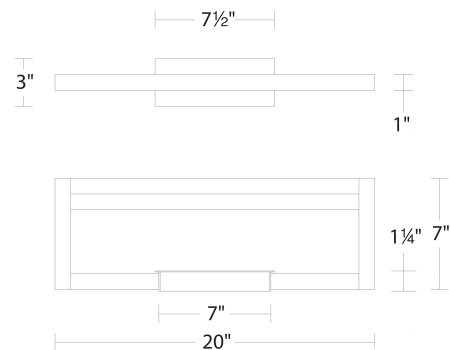

REPLACEMENT PARTS

HDW-SY21-WA - Hardware Pack

FINISHES

LINE DRAWING

WS-89120

Fixture Type: _____

Catalog Number: _____

Project: _____