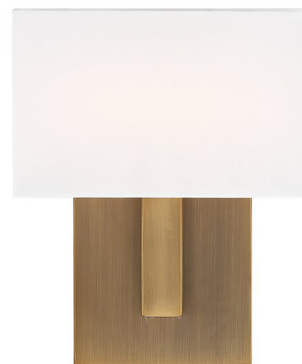

Fixture Type: _____

Catalog Number: _____

Project: _____

Location: _____

Manhattan Wall Sconce 2700K

Model & Size	Color Temp & CRI	Finish	Watt	LED Lumens	Delivered Lumens	Title 24
WS-13107 7"	2700K 90	AB Aged Brass	5.5W	439	238	Yes
	2700K 90	BN Brushed Nickel	6W	284	110	No
	2700K 90	BO Brushed Bronze	6W	284	110	No
	2700K 90	BR Brushed Brass	6W	284	110	No
	2700K 90	PN Polished Nickel	6W	284	110	No

Example: **WS-13107-AB**

- For 277V special order, add an "F" before the finish: WS-13107F-AB

DESCRIPTION

Urban chic sophistication.

FEATURES

- Trimless fabric shade illuminates evenly
- Etched glass diffuser on the top and below
- Urban elegance and LED illumination softened with a fabric shade.
- Title 24 may not be available for all finishes, check for availability
- Transformer option for non-Title 24 fixture only
- Transformer installed within the Junction Box, transformer dimension: 2.00" x 1.38" x 1.02"
- 5 year warranty

SPECIFICATIONS

Color Temp:	2700K
Input:	120 VAC, 50/60Hz
CRI:	90
Dimming:	ELV: 100 - 10%
Rated Life:	80000 Hours, 50000 Hours
Mounting:	Can be mounted on ceiling or wall in all orientations
Standards:	ETL, cETL, Title 24 JA8-2016 Compliant, Title 24: Dry Location Listed, Damp Location Listed
Construction:	Aluminum hardware with fabric diffuser and etched glass

REPLACEMENT PARTS

- RPL-SHA-13107-01 - 7" shade
- RPL-GLA-13107-01 - Bottom glass
- RPL-GLA-13107-02 - Outer glass