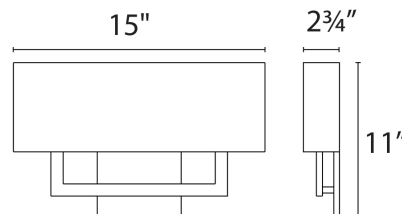

REPLACEMENT PARTS

- RPL-SHA-13115-01 - 15" shade
- RPL-GLA-13115-01 - Bottom glass
- RPL-GLA-13115-02 - Outer glass

FINISHES

LINE DRAWING

WS-13115

Fixture Type: _____

Catalog Number: _____

Project: _____