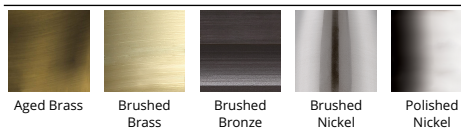

FINISHES

LINE DRAWING