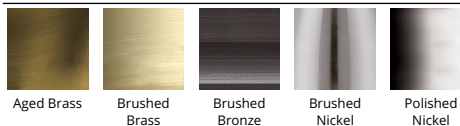

FINISHES

LINE DRAWING