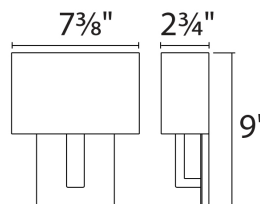

REPLACEMENT PARTS

- RPL-SHA-13107-01 - 7" shade
- RPL-GLA-13107-01 - Bottom glass
- RPL-GLA-13107-02 - Outer glass

FINISHES

LINE DRAWING

WS-13107

Fixture Type: _____

Catalog Number: _____

Project: _____