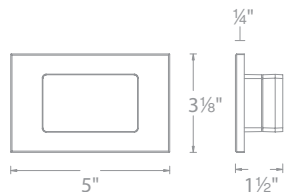

Model: WL-LED130

Step Light

WAC LIGHTING

Responsible Lighting®

Fixture Type:

Catalog Number:

Project: _____

Location: _____

PRODUCT DESCRIPTION

Horizontal or vertical rectangle Step Light. Designed for safety and style on stairways, patios, decks, balcony areas, walkways and building perimeters.

Features an architectural design. Energy efficient for long-lasting indoor and outdoor lighting solutions. Creates an attractive, romantic impression at night.

FEATURES

- Diffuse tempered glass provides even illumination
- Die Cast Aluminum construction with abrasion resistant powder coat finish or marine grade Stainless Steel option available
- Magnetized design for easy installation and maintenance
- Title 24 Compliant (120V only)
- Can be mounted vertically or horizontally
- 50,000 hour rated life

SPECIFICATIONS

Construction: Die-cast aluminum or marine grade stainless steel

Input: 120V or 277VAC 50/60Hz

Power: Direct wiring, no remote driver needed. Input voltage: 120V or 277VAC 50/60Hz

Lumens: Up to 40 lm

Mounting: Fits into a switch box or a 2" x 4" Junction Box with minimum inside dimensions of 3"L x 2"W x 2.5"D

Dimming: 100% - 10% ELV (120V only)

CRI: 90

Standards: IP66, ETL & cETL Listed for wet locations

Voltage	Power	Model	Color Temp	Finishes
120V	3.5W	WL-LED130-C	3000K	BK Black on Aluminum BZ Bronze on Aluminum SS Stainless Steel WT White on Aluminum
		WL-LED130-AM	Amber	
277V	3W	WL-LED130F-C	3000K	
		WL-LED130F-AM	Amber