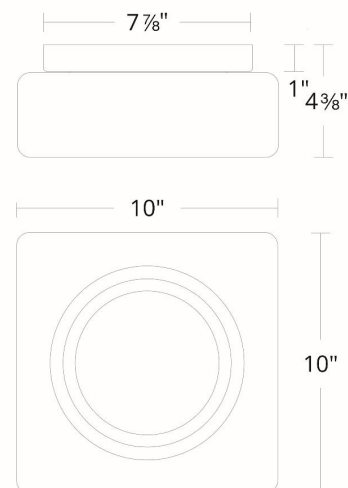

LINE DRAWING: