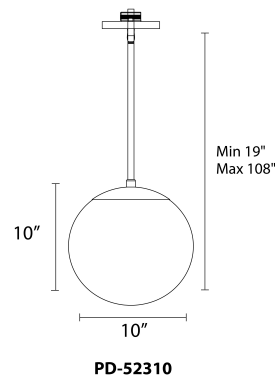

FEATURES

- Mouth blown etched opal glass provides even illumination
- Integral swivel for sloped ceilings
- Three 12 inch and one 6 inch downrods included (additional downrods available)
- Driver installed within the Junction Box, driver dimension: 2.95" x 1.88" x 1.14"
- 5 year warranty

SPECIFICATIONS

Color Temp:	3000K
Input:	120-277 VAC, 50/60Hz
CRI:	90
Dimming:	ELV: 100 - 10%, 0-10V: 100 - 5%, ELV: 100 - 5%
Rated Life:	70000 Hours
Mounting:	Heavy gauge retention clips support trim firmly. Safety cabling standard.
Standards:	ETL, cETL, Title 24 JA8-2016 Compliant Damp Location Listed
Construction:	Aluminum hardware with opal glass diffuser

REPLACEMENT PARTS

RPL-GLA-52310 - Glass for PD-52310
 RPL-ROD-IN06-WT - 6" rod - WT finish
 RPL-ROD-IN12-WT - 12" rod - WT finish
 RPL-ROD-IN06-BN - 6" rod - BN finish
 RPL-ROD-IN12-BN - 12" rod - BN finish
 RPL-ROD-IN06-BB - 6" rod - AB finish
 RPL-ROD-IN12-BB - 12" rod - AB finish

FINISHES

LINE DRAWING

Fixture Type: _____

Catalog Number: _____

Project: _____

Location: _____

Niveous Pendant 3000K

Model & Size	Color Temp & CRI	Finish	Watt	LED Lumens	Delivered Lumens	Title 24
PD-52313 13"	3000K 90	AB Aged Brass	14.1W	907	715	Yes
	3000K 90	BN Brushed Nickel	14.1W	907	715	Yes
	3000K 90	WT White	14.1W	907	715	Yes