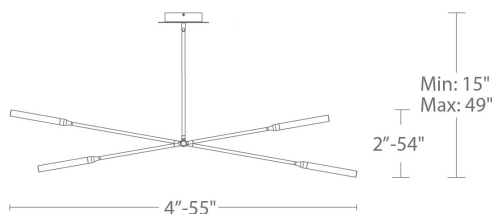

FINISHES

LINE DRAWING

PD-55904