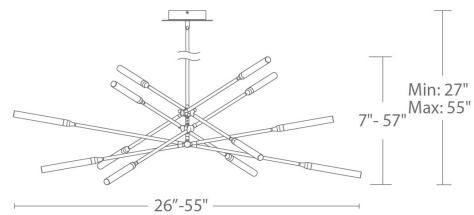

FINISHES

LINE DRAWING

PD-55912