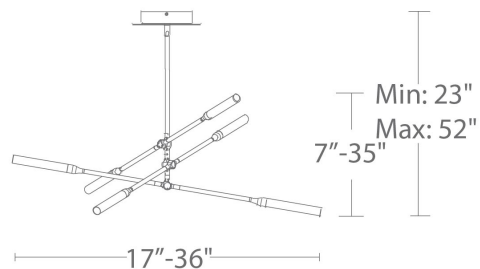

FINISHES

LINE DRAWING

PD-55906