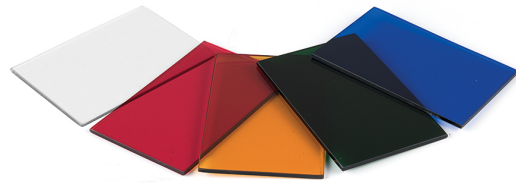

Fixture Type: _____

Catalog Number: _____

Project: _____

Location: _____

Adjustable Beam Wall Wash Lens Landscape Accessory

Model & Product

LENS-3X5-AMB	Amber Lens for Landscape Adjustable Beam Wall Wash
LENS-3X5-BEL	Beam Elongating Lens for Landscape Adjustable Beam Wall Wash
LENS-3X5-BLU	Blue Lens for Landscape Adjustable Beam Wall Wash
LENS-3X5-FR	Frosted Lens for Landscape Adjustable Beam Wall Wash
LENS-3X5-GRN	Green Lens for Landscape Adjustable Beam Wall Wash
LENS-3X5-RED	Red Lens for Landscape Adjustable Beam Wall Wash
LENS-3X5-SPR	Beam Spread Lens for Landscape Adjustable Beam Wall Wash

Example: **LENS-3X5-AMB**

DESCRIPTION

Lens for Landscape Adjustable Beam Wall to enhance saturation of floral and foliage.

FEATURES

- 5 year warranty

SPECIFICATIONS

Construction:	Tempered Glass
Finish:	Spread, Red, Green, Frosted, Blue, Beam Elongating, Amber
Operating Temp:	°F to °F (°C to °C)