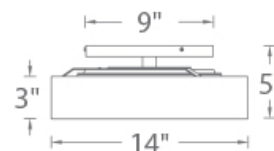

Fixture Type: _____

Catalog Number: _____

Project: _____

Location: _____

Manhattan

Semi-Flush Mount 2700K

Model & Size	Color Temp & CRI	Finish	Watt	LED Lumens	Delivered Lumens	Title 24
FM-13114 14"	2700K 90	AB Aged Brass	26W	2400	1794	Yes
	2700K 90	BN Brushed Nickel	31W	2405	2205	No

Example: **FM-13114-AB**

DESCRIPTION

Urban chic sophistication. Luminous fabric shade flush mount.

FEATURES

- Trimless look with a modern upgrade
- Urban elegance & LED illumination softened with a fabric shade
- Title 24 may not be available for all finishes, check for availability
- ACLED driverless technology
- 5 year warranty

SPECIFICATIONS

Color Temp:	2700K
Input:	120 VAC, 50/60Hz
CRI:	90
Dimming:	ELV: 100 - 10%
Rated Life:	50000 Hours
Mounting:	Heavy gauge retention clips support trim firmly. Safety cabling standard.
Standards:	ETL, cETL, Title 24 JA8-2016 Compliant Dry Location Listed
Construction:	Aluminum hardware, fabric shade, polycarbonate diffuser

REPLACEMENT PARTS

- RPL-SHA-13114 - Fabric shade for FM-13114
- RPL-GLA-13114 - Glass for FM-13114
- RPL-DIF-13114 - Diffuser for FM-13114

FINISHES

LINE DRAWING