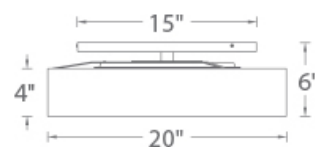

Fixture Type: _____

Catalog Number: _____

Project: _____

Location: _____

Manhattan

Semi-Flush Mount 2700K

Model & Size	Color Temp & CRI	Finish	Watt	LED Lumens	Delivered Lumens	Title 24
FM-13120 20"	2700K 90	AB Aged Brass	32W	2800	2222	Yes
	2700K 90	BN Brushed Nickel	36W	2405	2360	No

Example: **FM-13120-AB**

DESCRIPTION

Urban chic sophistication. Luminous fabric shade flush mount.

FEATURES

- Trimless look with a modern upgrade
- Urban elegance & LED illumination softened with a fabric shade
- Title 24 may not be available for all finishes, check for availability
- ACLED driverless technology
- 5 year warranty

SPECIFICATIONS

Color Temp:	2700K
Input:	120 VAC, 50/60Hz
CRI:	90
Dimming:	ELV: 100 - 10%
Rated Life:	50000 Hours
Mounting:	Heavy gauge retention clips support trim firmly. Safety cabling standard.
Standards:	ETL, cETL, Title 24 JA8-2016 Compliant Dry Location Listed
Construction:	Aluminum hardware, fabric shade, polycarbonate diffuser

REPLACEMENT PARTS

- RPL-SHA-13120 - Fabric shade for FM-13120
- RPL-GLA-13120 - Glass for FM-13120
- RPL-DIF-13120 - Diffuser for FM-13120

FINISHES

LINE DRAWING