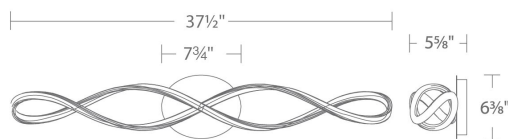

FINISHES

Chrome

LINE DRAWING

WS-47838