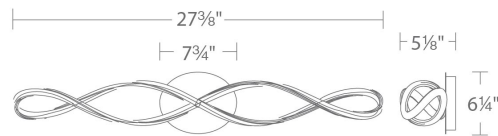

LINE DRAWING