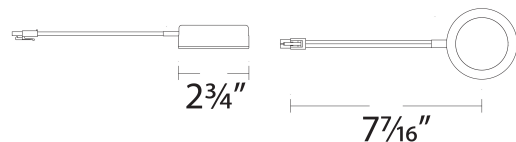

Fixture Type: _____

Catalog Number: _____

Project: _____

Location: _____

120V 3-CCT Puck Light

Undercabinet Task Luminaire

Model	Color Temp & CRI	Finish	Lumens
HR-AC71 120 VAC - 1 Single Wired Puck Light w/ Cord	2700K/3000K/3500K 90	BK Black	240
		BN Brushed Nickel	240
		WT White	240

Example: **HR-AC71-CS-BK**

FEATURES

- 3-CCT Switchable between 2700K and 3500K
- Integrated LED
- Recessed or surface mounting
- Quick and easy installation
- Link up to 20 puck lights per run
- ACLED driverless technology
- 5 year warranty

SPECIFICATIONS

Color Temp:	2700K/3000K/3500K
Input:	120 VAC, 50/60Hz
CRI:	90
Dimming:	ELV: 100-10%
Rated Life:	50000 Hours
Standards:	ETL, cETL, Title 24 JA8-2016 Compliant Damp Location Listed
Construction:	Die-cast aluminum with Acrylic Diffuser

FINISHES

LINE DRAWING