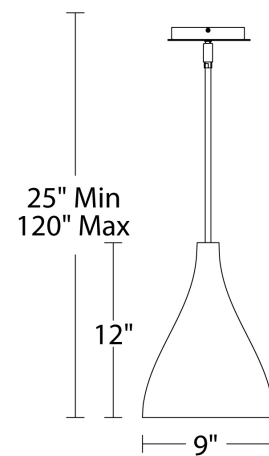

FINISHES

LINE DRAWING