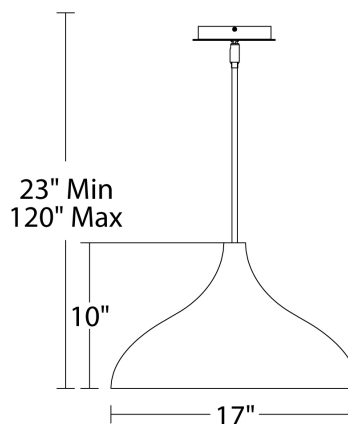

#### REPLACEMENT PARTS

- RPL-RDOOUT06-886-BK - 6" rod - BK finish
- RPL-RDOOUT12-886-BK - 12" rod - BK finish
- RPL-GLA-W55813 - Glass for PD-W55817
- RPL-RDOOUT06-886-WT - 6" rod - WT finish
- RPL-RDOOUT12-886-WT - 12" rod - WT finish

#### LINE DRAWING

**PD-W55817**