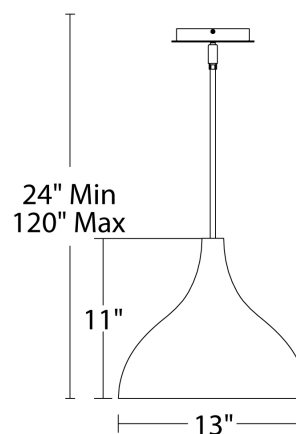

FINISHES

LINE DRAWING

PD-W55813