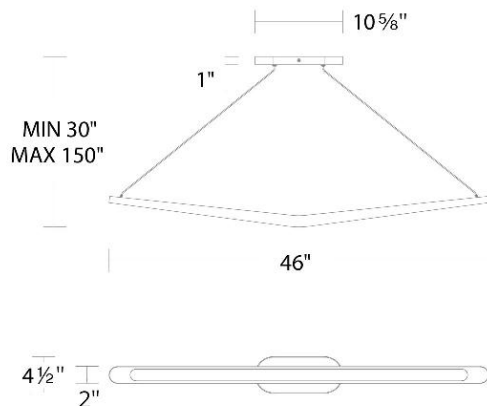

LINE DRAWING: