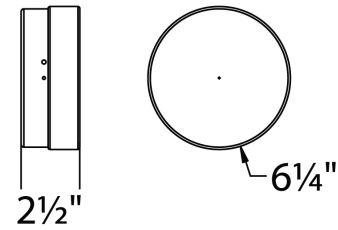

FINISHES

LINE DRAWING

FM-W57806