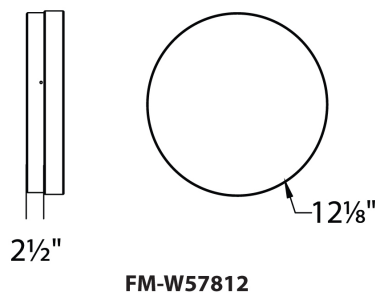

Fixture Type: _____

Catalog Number: _____

Project: _____

Location: _____

Dot Ceiling Mount

Model & Size	Color Temp & CRI	Watt	LED Lumens	Delivered Lumens	Finish
FM-W57812 12"	3000K 90	26.2W	2315	1376	BK Black
	3500K 90	26.2W	2513	1499	SS Stainless Steel

Example: **FM-W57812-30-BK**

- For 277V special order, add an "F" before the finish: FM-W57812F-35-SS

DESCRIPTION

Optimal diffuser amplifies the brightness on this durable waterproof outdoor flush mount.

FEATURES

- Lightweight, injection-molded, UV-rated acrylic diffuser enhances brightness, safety lock prevents slippage
- 277V option available for 9", 12" & 15" sizes (special order)
- ACLED driverless technology
- 5 year warranty

SPECIFICATIONS

Color Temp:	3500K, 3000K
Input:	120 VAC, 50/60Hz
CRI:	90
Dimming:	ELV: 100 - 10%
Rated Life:	50000 Hours
Mounting:	Heavy gauge retention clips support trim firmly. Safety cabling standard., Can be mounted on ceiling or wall in all orientations
Standards:	ETL, cETL, IP65, Title 24 JA8-2016 Compliant, Energy Star 2.0 Wet Location Listed
Construction:	Weather-resistant 316 stainless steel body with thick acrylic shade

FINISHES

LINE DRAWING

FM-W57812