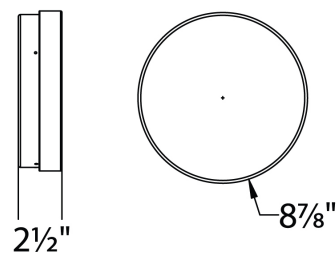

FINISHES

LINE DRAWING

FM-W57809