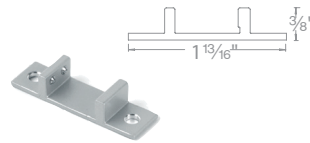

Fixed Angle Channel Clip **LED-T-CL3-PT**

Includes 2 pieces, 4 screws. Use to mount Aluminum Channel, Deep Aluminum Channel, 45° Angled Aluminum Channel

Adjustable Channel Clip **LED-T-CL2-PT**