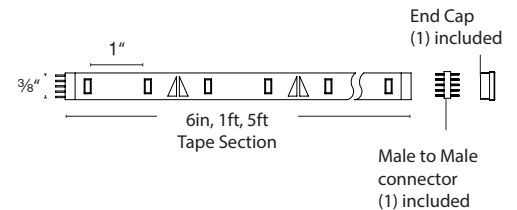

LED-TE24___ - ___-WT

Example: LED-TE2445-6IN-WT

Class 2 Power Supply (Required)

Type	Model	Input	Output	Max Run	Dim
Remote	EN-2460-RB2-T	120VAC	24VAC / 60W	12 feet	ELV
	EN-24100-RB2-T	120VAC	24VAC / 96W	20 feet	ELV
Plug-in	EN-2460-P-AR-T	120VAC	24VAC / 60W	12 feet	ELV
	EN-24100-P-AR-T	120VAC	24VAC / 96W	20 feet	ELV
Remote 277V	EN-24100-277-RB2-T	120-277VAC	24VDC / 96W	20 feet	0-10V

wacighting.com
Phone (800) 526.2588
Fax (800) 526.2585

Headquarters/Eastern Distribution Center
44 Harbor Park Drive
Port Washington, NY 11050

Central Distribution Center
1600 Distribution Ct
Lithia Springs, GA 30122

Western Distribution Center
1750 Archibald Avenue
Ontario, CA 91760