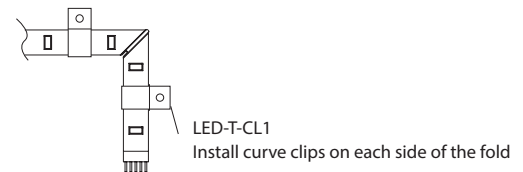

LED-TE24___ - ___-WT

Example: LED-TE2445-6IN-WT

Class 2 Power Supply (Required)

Type	Model	Input	Output	Max Run	Dim
Remote	EN-2460-RB2-T	120VAC	24VAC / 60W	12 feet	ELV
	EN-24100-RB2-T	120VAC	24VAC / 96W	20 feet	ELV
Plug-in	EN-2460-P-AR-T	120VAC	24VAC / 60W	12 feet	ELV
	EN-24100-P-AR-T	120VAC	24VAC / 96W	20 feet	ELV
Remote 277V	EN-24100-277-RB2-T	120-277VAC	24VDC / 96W	20 feet	0-10V

wacighting.com
Phone (800) 526.2588
Fax (800) 526.2585

Headquarters/Eastern Distribution Center
44 Harbor Park Drive
Port Washington, NY 11050

Central Distribution Center
1600 Distribution Ct
Lithia Springs, GA 30122

Western Distribution Center
1750 Archibald Avenue
Ontario, CA 91760