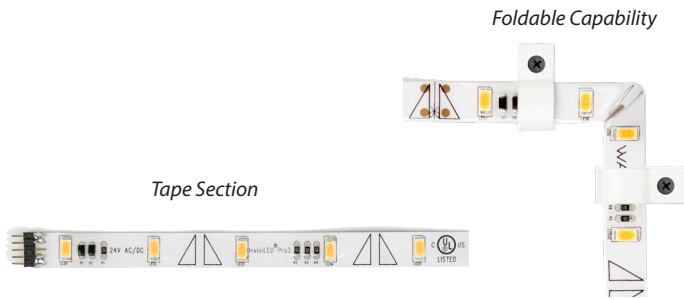

InvisiLED® Pro 3

24V High Output Foldable LED Tape Light

WAC LIGHTING

Responsible Lighting®

Fixture Type:

Catalog Number:

Project:

Location:

PRODUCT DESCRIPTION

Professional grade white tape light that delivers optimal color consistency and brightness. An ideal system for task or accent lighting applications.

FEATURES

- Can be field cut, male to male adapter required to re-use female side
- Foldable design for lateral pattern creation
- Install LED-T-CL1 clips with folds
- Ultra thin profile at 1/8". 90° fold height of 3/8"
- Diodes spaced evenly at 1" on center
- Minimum run length of 1'
- May be field cut every 6" at the end of a run
- Three mounting methods provided for different surfaces
- 70,000 hour rated life
- 5 year WAC Lighting product warranty

SPECIFICATIONS

Construction: Flexible, silicone cased tape light, Peel and stick 3M construction adhesive on back, Indicating marks for field cutting

Power Supply: Remote and plug-in electronic Class 2 transformers, 120VAC/120-277VAC, 50/60Hz input, 24V 60W and 96W output

Light Source: 12 LEDs per foot, Runs on 24V at 5W per foot

Dimming: May be dimmed with electronic low voltage 0-10V(ELV) dimmer

Operating Temperature: -4°F – 104°F (-20°C – 40°C), relative humidity 95%

Standards: UL & cUL Listed for Damp Locations

ORDER NUMBER – TAPE SECTIONS

Model #	Watts/ft	Color Temp	CRI	Lumens/ft	Length	Qty	Tape Color
LED-TE24	5	27 2700K	95	385	6IN 6 inches	1	WT White
		30 3000K	95	395	1 1 foot	1	
		35 3500K	90	440	5 5 feet	1	
		45 4500K	90	475	1-40 1 foot	40