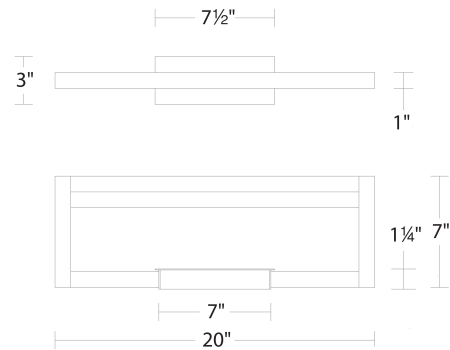

Fixture Type: _____

Catalog Number: _____

Project: _____

Location: _____

View

Bathroom Vanity & Sconce

Model & Size	Color Temp & CRI	Watt	LED Lumens	Delivered Lumens	Finish
WS-89120 20"	2700K 90	10W	504	403	AL Brushed Aluminum BK Black
		10W	721	577	
	3000K 90	10W	1200	415	
		10W	1200	644	
	3500K 90	10W	504	403	
		10W	759	607	

Example: **WS-89120-27-AL**

DESCRIPTION

Change your perspective from different vantage points.

FEATURES

- Back lit with etched acrylic diffuser
- Conversion plate included to accommodate 4" junction box
- 3CCT (2700K/3000K/3500K) selectable switch
- ACLED driverless technology
- 5 year warranty

SPECIFICATIONS

Color Temp:	3500K, 3000K, 2700K
Input:	120 VAC, 50/60Hz
CRI:	90
Dimming:	ELV: 100-10%, TRIAC: 100-10%
Rated Life:	50000 Hours
Mounting:	Can be mounted on wall in all orientations
Standards:	ETL, cETL, Title 24: 2019 Damp Location Listed
Construction:	Aluminum body, acrylic diffuser

REPLACEMENT PARTS

HDW-SY21-WA - Hardware Pack

FINISHES

LINE DRAWING

WS-89120